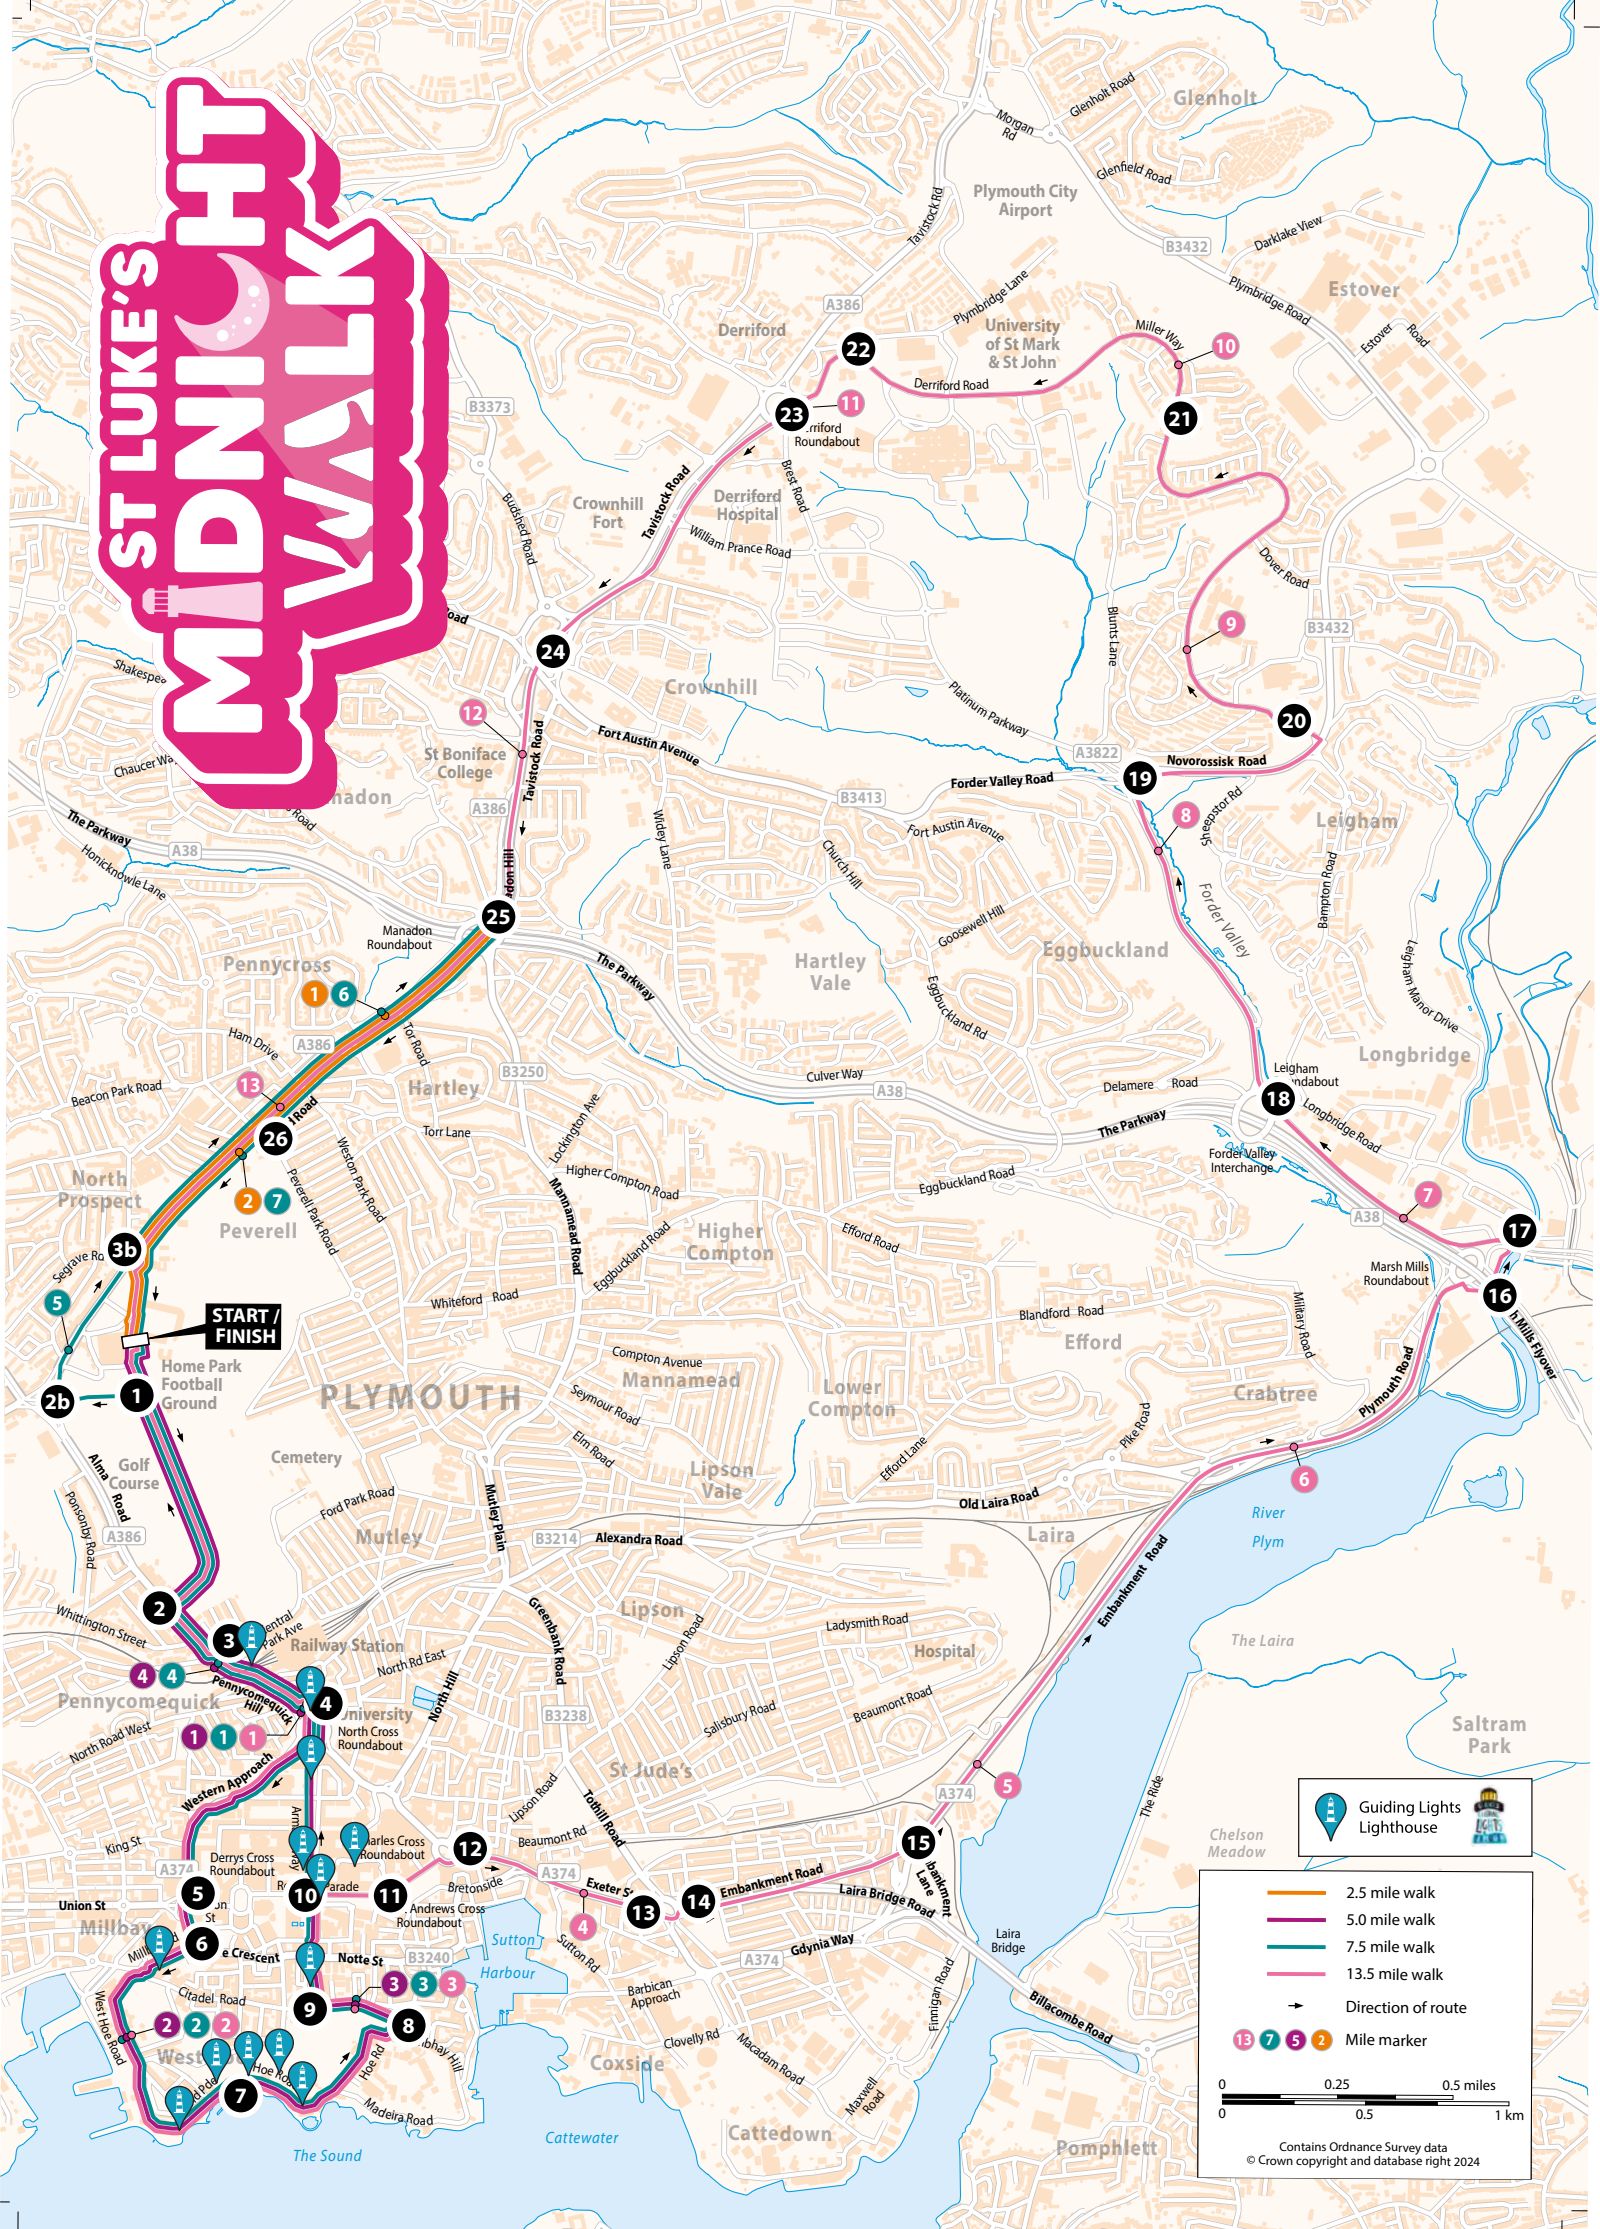

ST LUKE'S MIDNIGHT WALK

START / FINISH

- 2.5 mile walk
- 5.0 mile walk
- 7.5 mile walk
- 13.5 mile walk
- Direction of route
- Mile marker

0 0.25 0.5 miles
0 0.5 1 km

Contains Ordnance Survey data
© Crown copyright and database right 2024